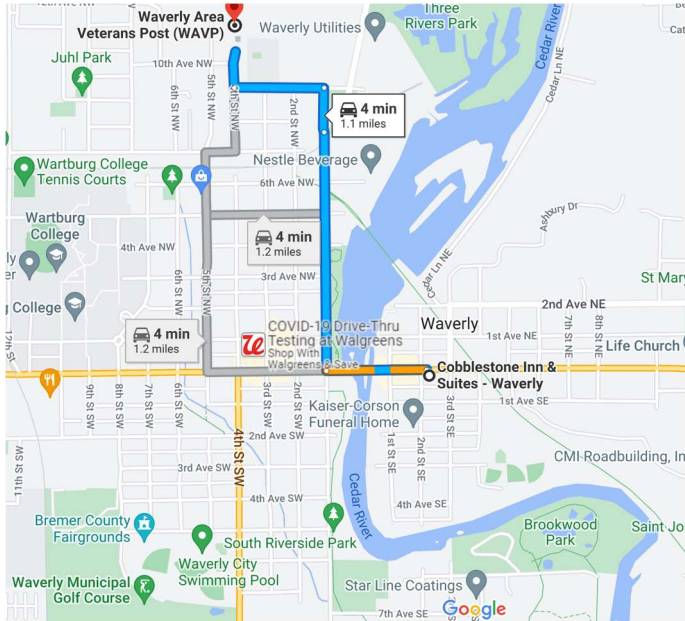

# Department of Iowa Marine Corps League Convention June 9 & 10, 2023

**Waverly Area Veterans Post  
1300 4<sup>th</sup> St NW Waverly, IA 50677**

**Lodging Information --Cobblestone Inn & Suites \$110 plus taxes – Mention Marine Corps League State convention**

**208 East Bremer Ave; Waverly, IA 50677**

**(319) 352-1311** *Parking is available in the back*

This block of rooms are reserved until May 9, 2023. We cannot guarantee this rate nor availability after this date. Cancellations MUST be done by 3:00 pm June 8, '23

### **Alternate Hotels:**

Super 8 by Wyndham -- 301 13<sup>th</sup> Ave SW -- 319-596-1064  
Quality Inn -- 404 29<sup>th</sup> Ave SW -- 319-352-0399  
Red Fox Inn & Suites -- 1900 Heritage -- 844-684-9427

# Convention Schedule

Meetings will be held at the WAVP (Waverly Area Veterans Post